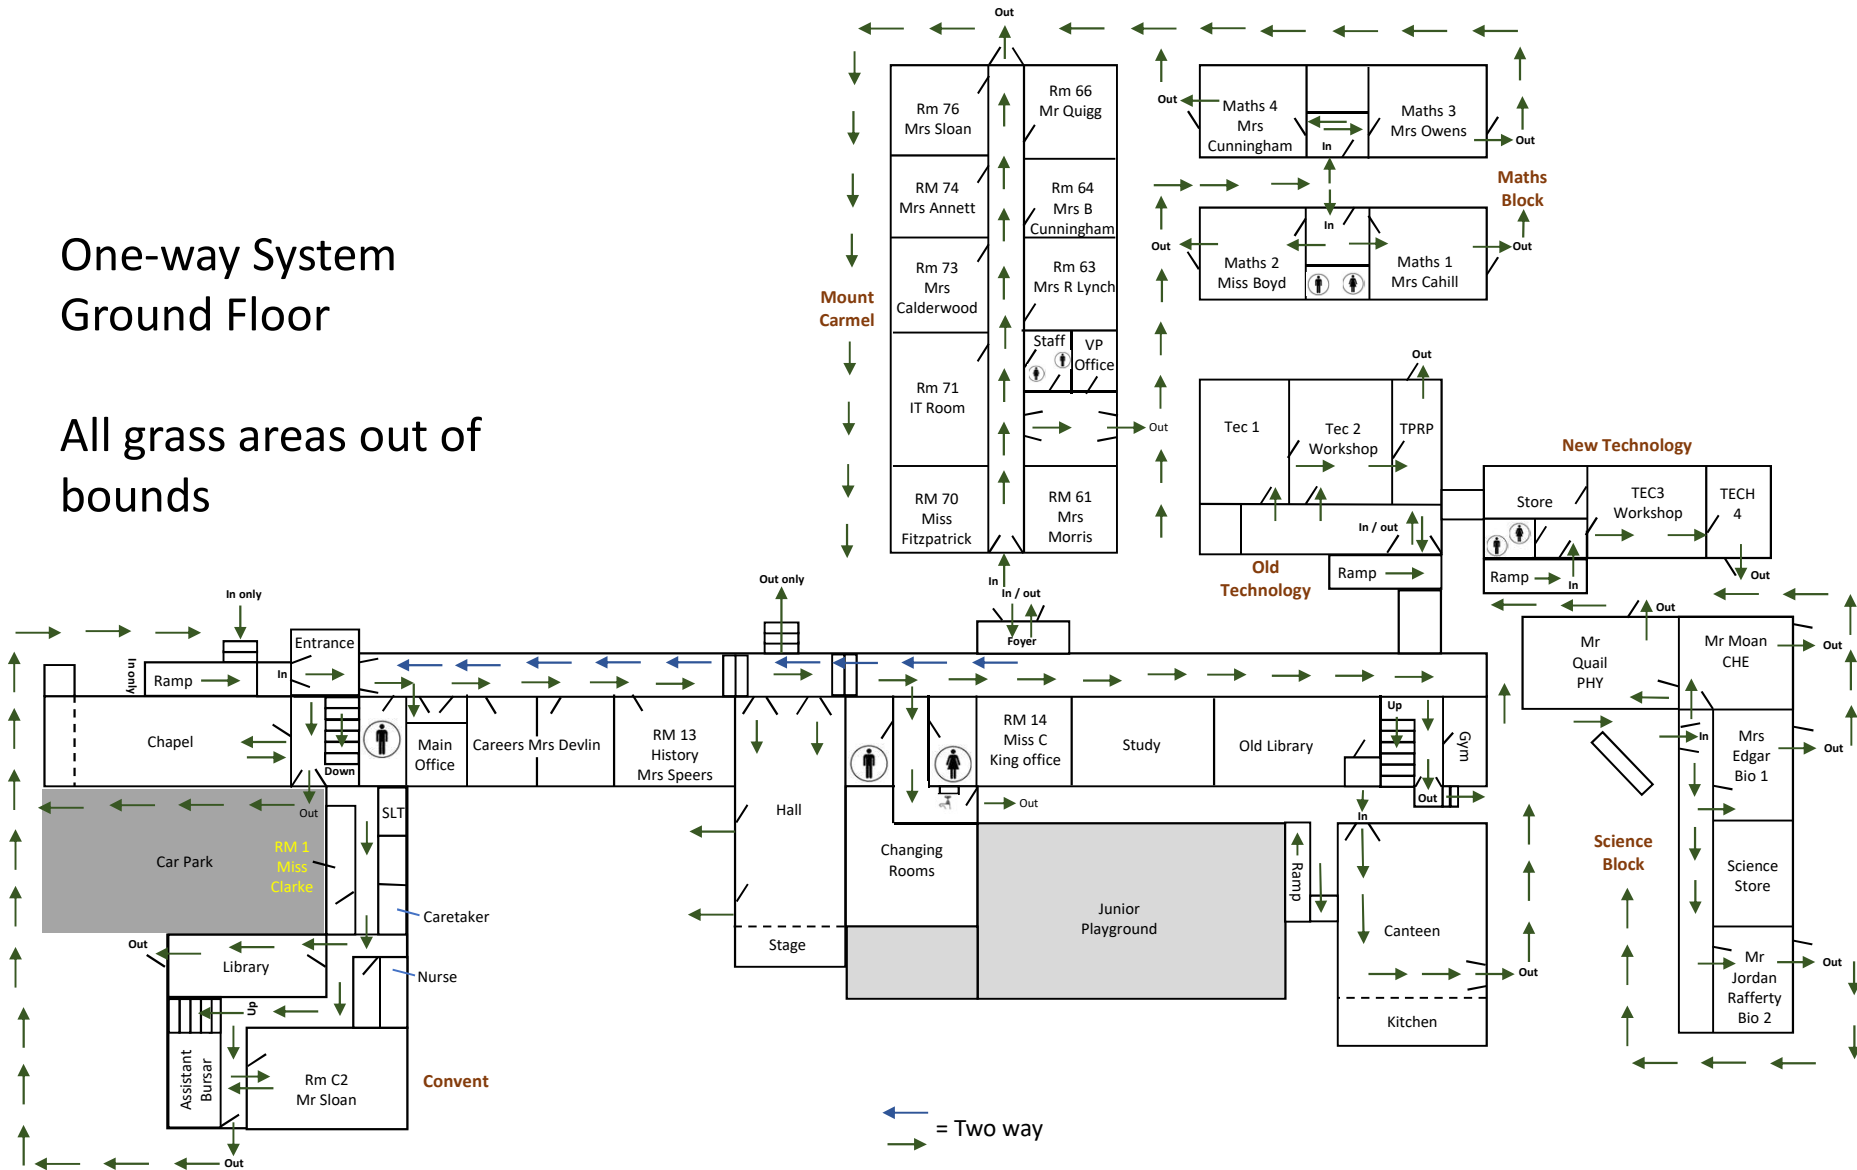

# One-way System Ground Floor

All grass areas out of bounds

## Convent Rooms

- |                   |                          |
|-------------------|--------------------------|
| C1 – Back Parlour | C4 – Nurture Room        |
| C2 – Mr Sloan     | C5 – Music Practice Room |
| C3 – LSC          | C6 – PE Classroom        |
|                   | C7 – Mr P Rafferty       |

# One-way System

## 1st Floor